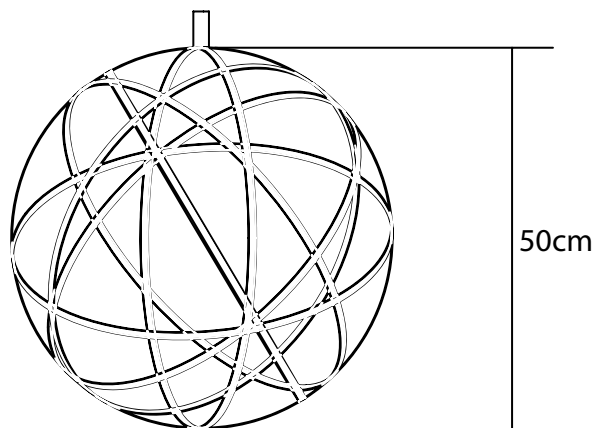

Pirquet 50

Material / *material*
Anzahl Ringe / *number of rings*
Gesamtzahl der Fasern / *total number of fibres*
Gewicht / *weight*

Aluminum
6
around 160
3 kg