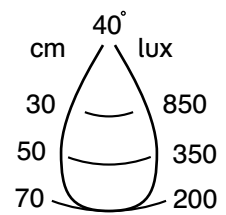

Dropled wall

A dewdrop at dawn? As simple as it is beautiful – the family of “Dropled”. Leds without technology, just pure enjoyment.

With a good conscience for our environment.

The Dropled-wall-series is equipped with the latest LED-technology and creates pleasant soft light. The light is focused at a 40 degree angle by a crystal ball. Select the crystal-clear version and the light is drawn directly onto the wall and in a circle onto the ceiling – creating not just light but in addition beautiful accentuations. The frosted version instead creates soft light and also illuminates the glass globe itself.

Dropled wall 1

Material/ material: Aluminium/aluminum
 Oberfläche/ finish: chrom/chrome
 Eingangsspannung/ *input voltage*: 100-240V
 (Netzteil in Deckenhalterung integriert/ *driver included in ceiling canopy*)
 Leuchtmittel/ *illuminant*: LED
 Farbtemperatur/ *color*: 4100K
 Stromverbrauch/ *energy consumption*: 2,5 W
 Lebensdauer/ *life span*: 30000-50000h

Optionen:
 Glaskugel/ *glas globe*:

glasklar/ *clear*

matt/ *frosted*

Dropled wall 2

Originalgröße / *original size*